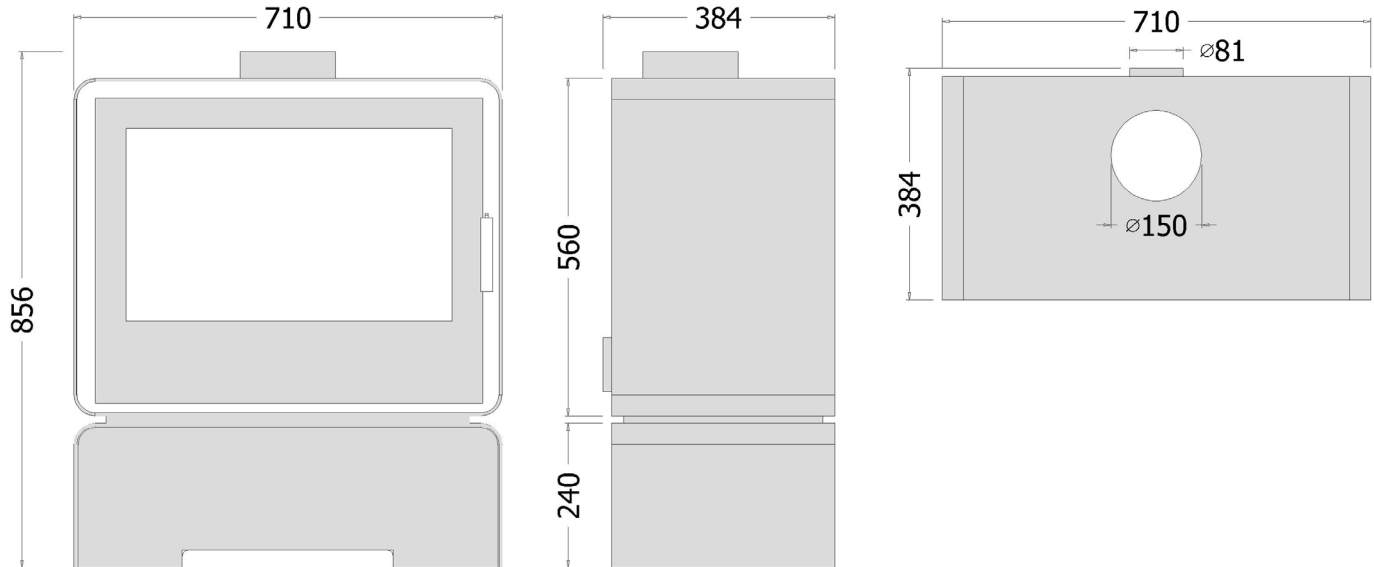

HENLEY STOVES

Orion 700 Drawing

*All dimensions are correct at time of printing but may be subject to slight change.
Please confirm exact dimensions of your new stove prior to commencing installation works*

Height: 856mm | Width: 710mm | Depth: 384mm | Flue Dimensions: 153mm